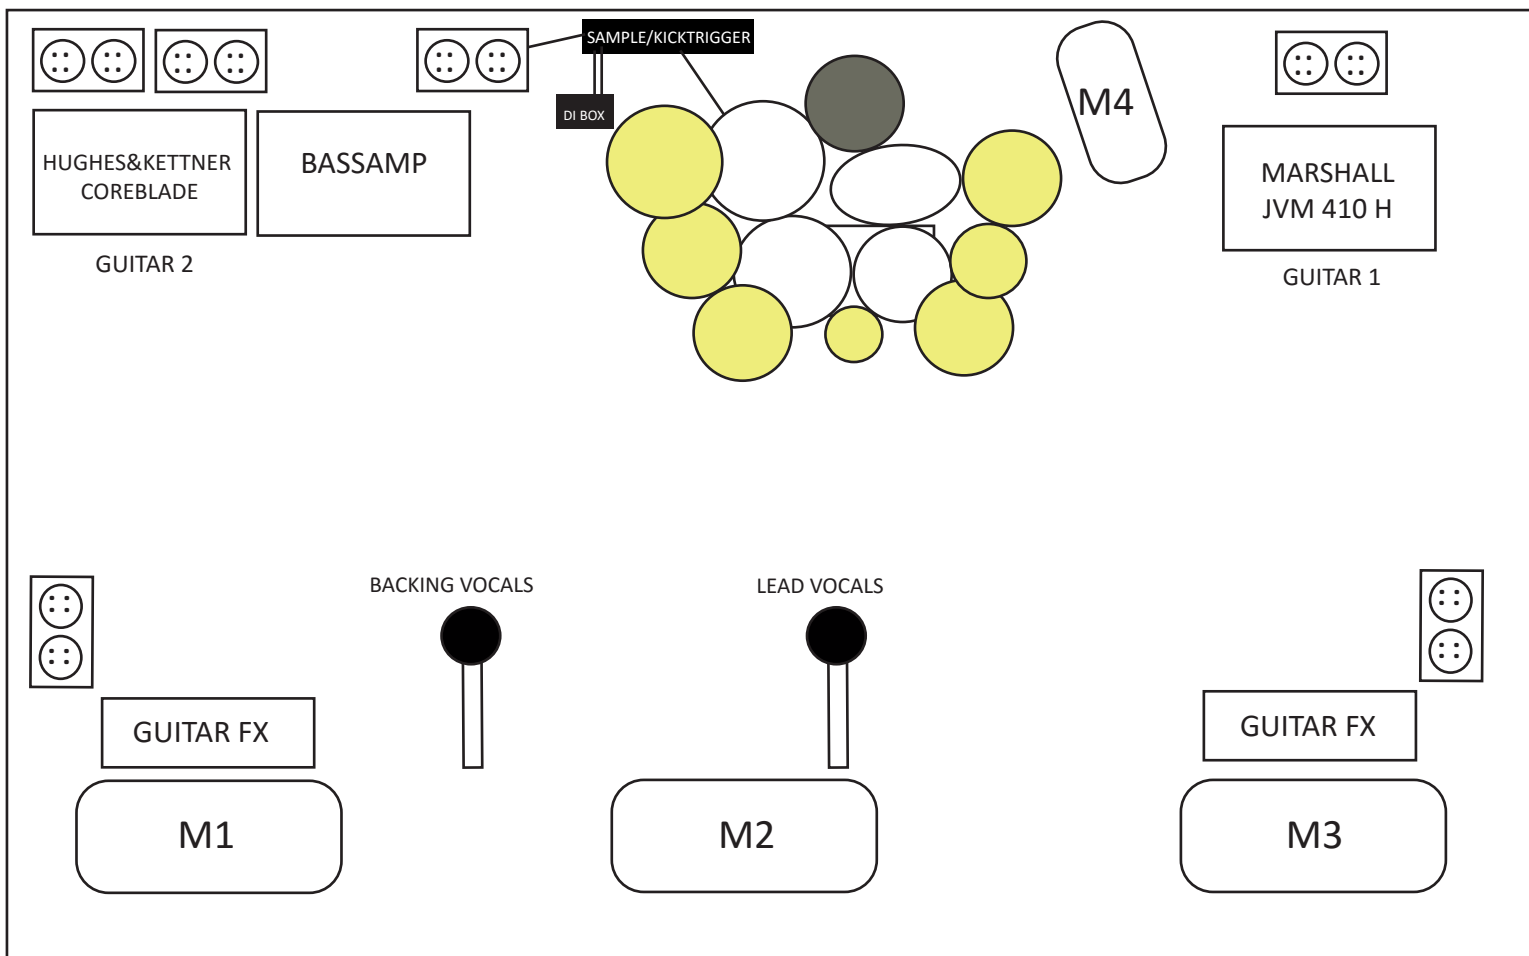

DISQUIET

TECHNICAL RIDER

INFO@DISQUIET.NL / 0644179799

Line-up:

Sean Maia - Vocals
Fabian Verweij - Guitar1
Menno Ruijendaal - Guitar2
Frank van Boven - Bass
Arthur Stam - Drums

Mix:

-> Acoustic kick (60%) kick trigger (40%)
-> Guitars front of mix
-> Don't boost guitarsolo's

Intro:

-> Sample starts from samplepad. Very small amount of light/smoke on stage. Lights on when band starts playing

Outro:

-> Show ends with sample from samplepad. After sample, outro on cd (if instructed)

Food:

-> 1 vegetarian meal

Monitorgroups:

M1 Guitar 1+2, kick/sampletrigger, snare
M2 Vocals, Guitar 1, kick/sampletrigger, snare
M3 Guitar 1+2, kick/sampletrigger, snare
M4 Guitar 1+2, kick/sampletrigger, vocals

Equipment:

Guitar Cabinets: 2x ENGL Pro V30 (Slanted)
Guitar Head 1: Marshall JVM 410H
Guitar Head 2: Hughes & Kettner Coreblade
Drums: Tama Rockstar 5 Piece +5 Boomstands
Trigger Module: Alesis Samplepad Pro
(DI: stereo in/out)

Backdrop:

1,5 x 3 Meter or beamed from USB stick

Use of backline:

Disquiet can deliver cabinets and drumkit excl. guitar heads, effects, pedals, snare and cymbals